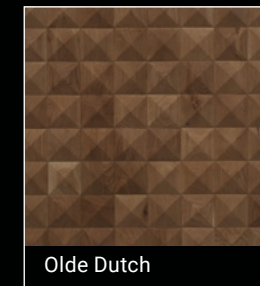

14-3/4" wide, 119" long, 1-5/8" thick

OAK, LINAIRE

To see full product details and warranty visit duchateau.com.

WALNUT, LINAIRE

LINAIRE

The material is finished on all sides, creating a presence that can be felt in spaces intimate or grand - a refined architecture that fills its surrounding spaces with life.

The Shadow style wears a felt layer of acoustic insulation that creates this collection's alternate identity - a professional complement as much as it is stylistic.

CELESTIO LEGNO

Geometric patterns that highlight the natural variety of wood. Each Celestio Legno wall covering is offered in 8 colors.

Iceberg

Lugano

Smoke

Olde Dutch

American Walnut

Stout

Oxford

Noir

CELESTIO LEGNO

ANGLED HEXO, CELESTIO LEGNO

8 Colors | Character Grade

COBBLE, CELESTIO LEGNO

8 Colors | Character Grade

JIG, CELESTIO LEGNO

8 Colors | Character Grade

PINNACLE, CELESTIO LEGNO