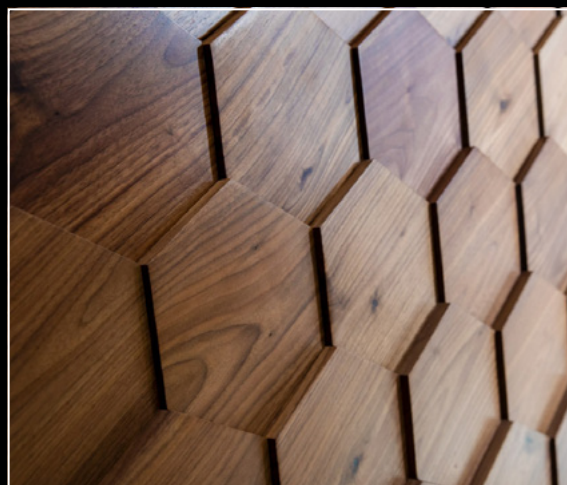

HEXO, CELESTIO LEGNO

8 Colors | Character Grade