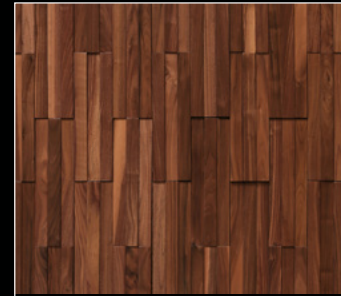

KUADRA, INCEPTIV COLLECTION
13 Colors | Character Grade