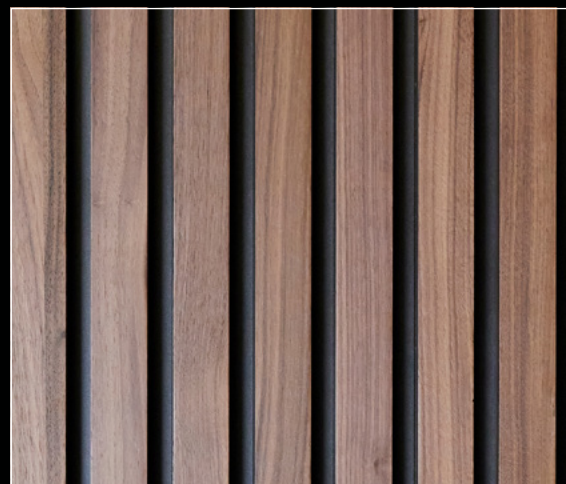

LINAIRE

OAK, LINAIRE COLLECTION

14-3/4" wide, 119" long, 1-5/8" thick

OAK SHADOW, LINAIRE COLLECTION

14-3/4" wide, 119" long, 1-5/8" thick

WALNUT, LINAIRE COLLECTION

14-3/4" wide, 119" long, 1-5/8" thick

WALNUT SHADOW, LINAIRE COLLECTION