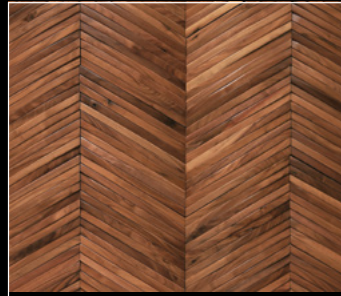

INCEPTIV

To see full product details and warranty visit duchateau.com.

ARK CHEVRON, INCEPTIV COLLECTION
13 Colors | Character Grade