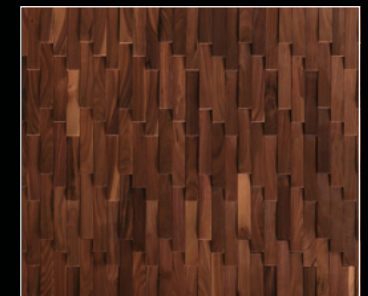

WAVE, INCEPTIV COLLECTION
13 Colors | Character Grade