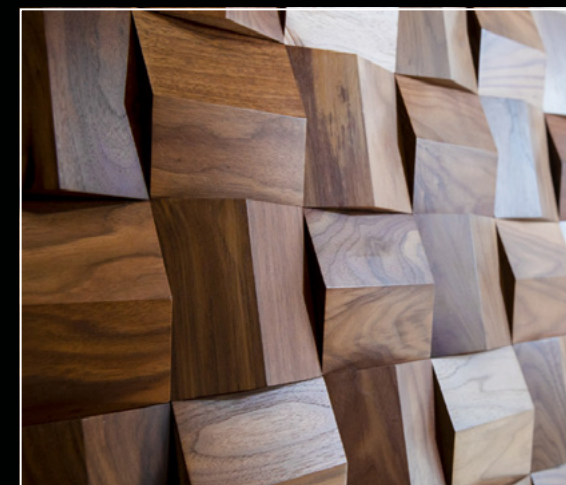

8 Colors | Character Grade

GEM, CELESTIO LEGNO

8 Colors | Character Grade

HEXO, CELESTIO LEGNO

8 Colors | Character Grade

PIXEL, CELESTIO LEGNO

8 Colors | Character Grade

TOUN, CELESTIO LEGNO

8 Colors | Character Grade

BROWN ASH CURVA CHEVRON, INCEPTIV

INCEPTIV

Individual pieces of wood crafted and joined in intricate panels of fluid texture. Each Inceptiv wall covering is offered in 12 or 13 colors. 12 are featured below, the 13th can be seen in the project on the left.