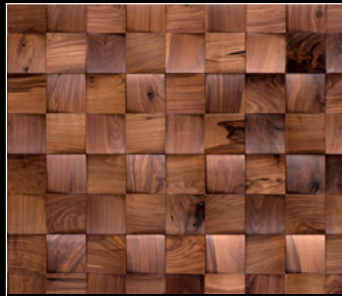

CREST, INCEPTIV COLLECTION
13 Colors | Character Grade