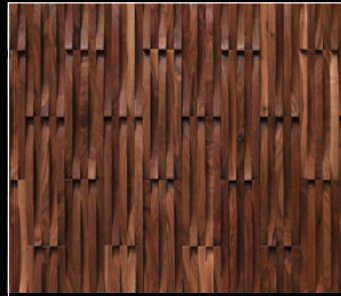

CURVA, INCEPTIV COLLECTION
13 Colors | Character Grade