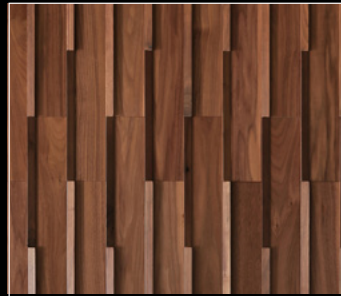

EDGE, INCEPTIV COLLECTION
12 Colors | Character Grade