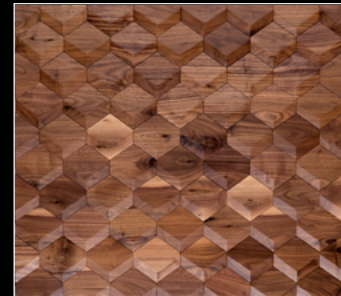

METAMORPHOSIS, INCEPTIV COLLECTION
13 Colors | Character Grade