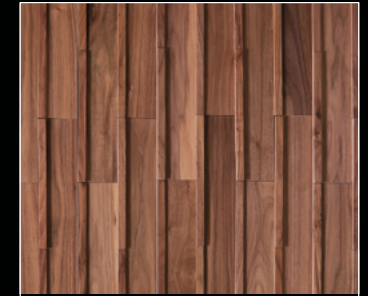

KUBIK, INCEPTIV COLLECTION
12 Colors | Character Grade